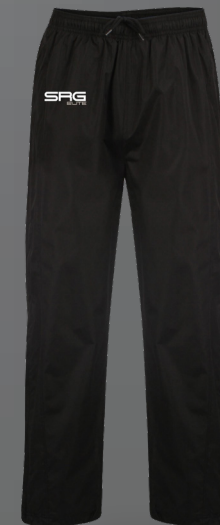

STANDARD TRACK PANTS

DETAILS

- 100% Polyester Ripstop Fabric with PU Clear Coating – Mesh Lining Inner,
- Shower resistant & wind resistant with two zipped side pockets,
- Three quarter length side leg zips.

COLOURS: ■ ■

SIZES: SB, MB, LB, XB, S, M, L, XL, 2XL, 3XL